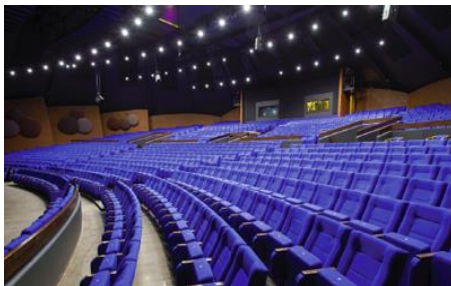

1 Yellobrik fiber/SDI Kit

1 Projection Screen, Fixed pos. (11x5m)

STAVANGER KONSERTHUS

KUPPELHALLEN

1050 SEATED

SOUND

FOH/MON desk

1 DigiCo SD8